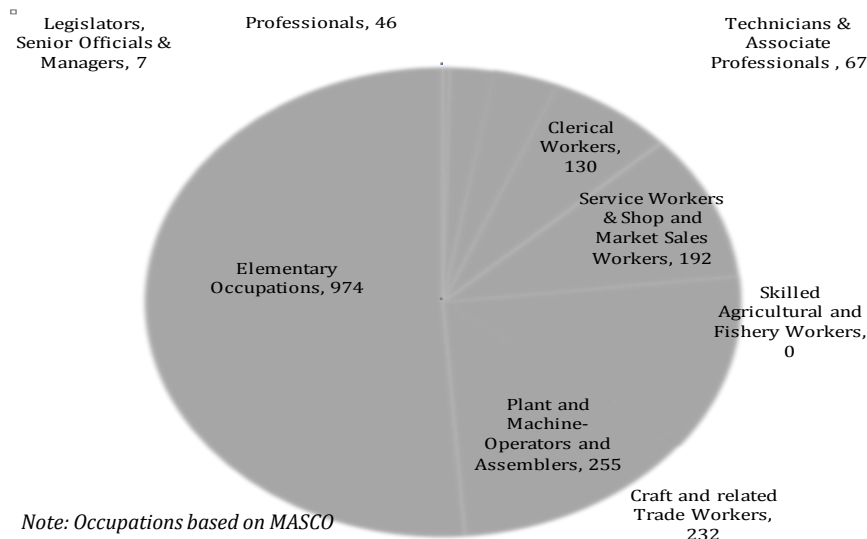

HOUSEWIVES ENHANCEMENT AND REACTIVE TALENT SCHEME (HEARTS) (1 Jan 2015 – 20 Mar 2015)

Target 2015: 200 Housewives
Budget 2015: RM800,000.00

ACHIEVEMENT

Application
288 HW

Passed Interview
58 HW

Total trainees approved
58/200 (29% Housewives)

JOBSMALAYSIA PORTAL: REGISTRATION AND JOB PLACEMENT (1 Jan 2015 – 20 Mar 2015)

REGISTRATION OF HOUSEWIVES

PLACEMENT (1,903 HOUSEWIVES)

Note: Occupations based on MASCO
Source: Labour Market Database (LMD)