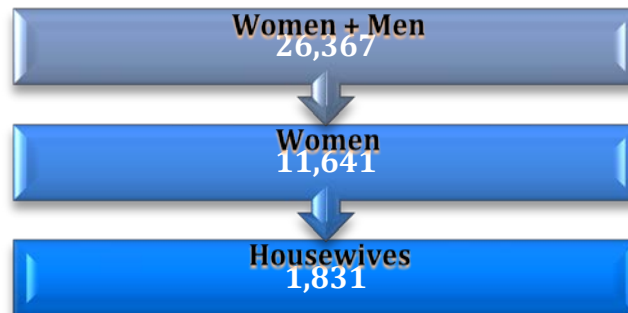

HOUSEWIVES ENHANCEMENT AND REACTIVE TALENT SCHEME (HEARTS) (1 Jan 2015 – 20 Mar 2015)

Target 2015: 200 Housewives
Budget 2015: RM800,000.00

ACHIEVEMENT

Application
288 HW

Passed Interview
58 HW

Total trainees approved
58/200 (29% Housewives)

JOBSMALAYSIA PORTAL: REGISTRATION AND JOB PLACEMENT (1 Jan 2015 – 20 Mar 2015)

REGISTRATION OF HOUSEWIVES

PLACEMENT (1,903 HOUSEWIVES)

Note: Occupations based on MASCO
Source: Labour Market Database (LMD)